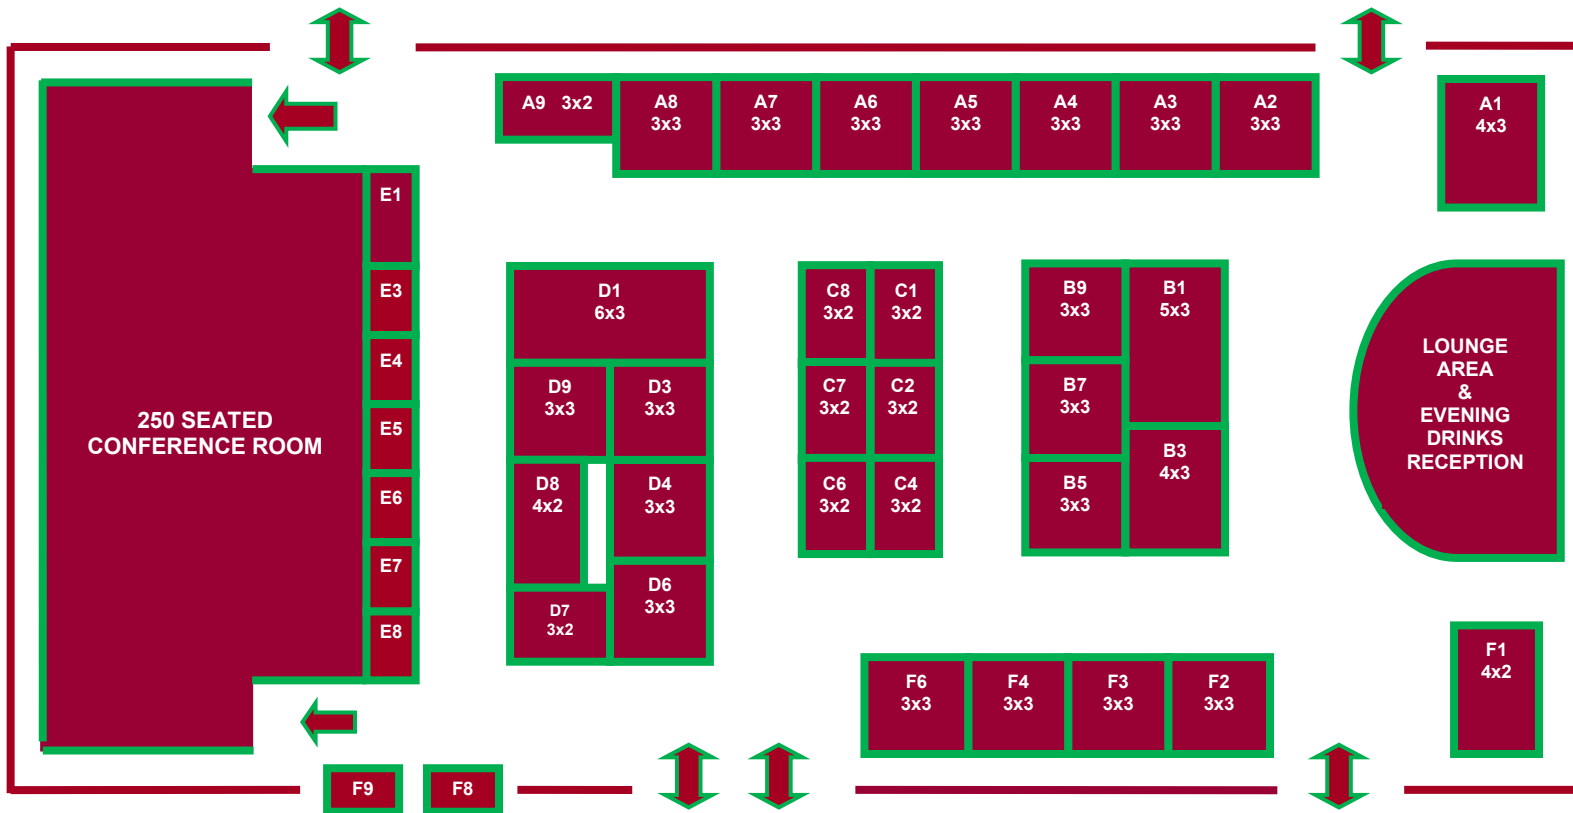

regen 2019

**** PLEASE CONTACT US FOR REMAINING STAND AVAILABILITY ****

0845 467 3303
info@regen2019.co.uk

**** FLOORPLAN LAYOUT SUBJECT TO CHANGE AT ANY TIME ****