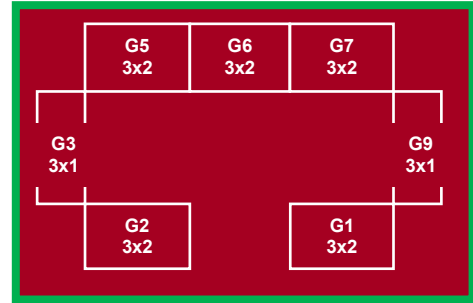

regen 2019

**** PLEASE CONTACT US FOR REMAINING STAND AVAILABILITY ****

0845 467 3303
info@regen2019.co.uk

**** FLOORPLAN LAYOUT SUBJECT TO CHANGE AT ANY TIME ****